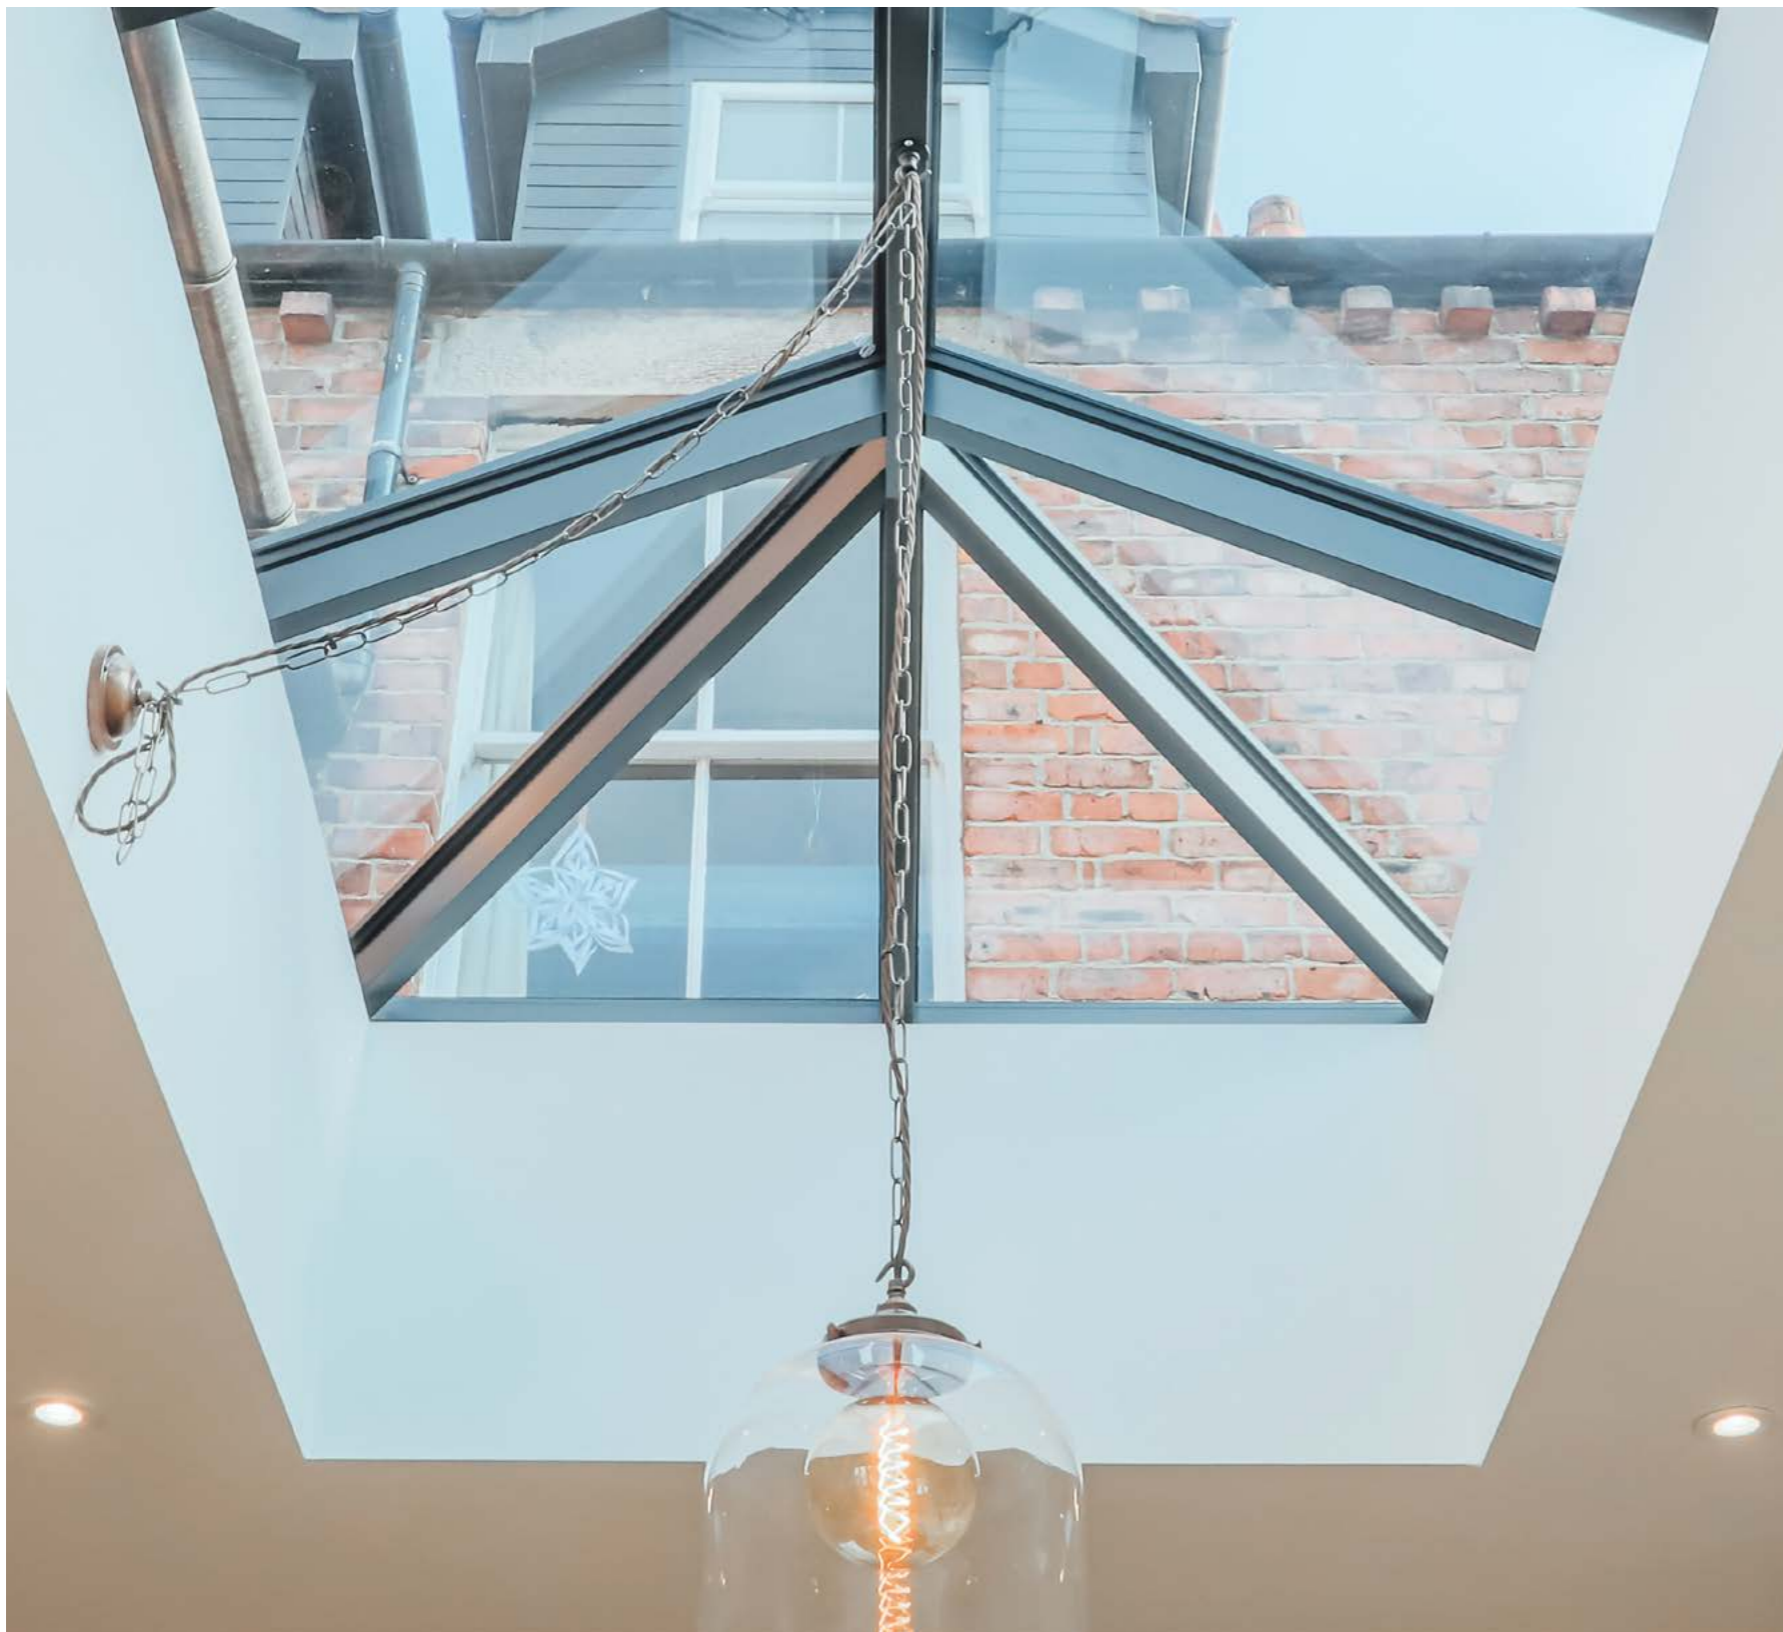

Colour Guide

SmartGlass™ Aqua

Variant	U-value	Heat Reflection	LT	Warm Edge Tech	True Self Clean Coating
Ultimate	1.0	82%	28%	Yes	Yes
Original	1.2	72%	38%	Yes	Yes

SmartGlass™ Blue

Variant	U-value	Heat Reflection	LT	Warm Edge Tech	True Self Clean Coating
Ultra 86	1.0	86%	15%	Yes	Yes
Ultimate	1.0	83%	23%	Yes	Yes
Original	1.2	73%	32%	Yes	Yes

SmartGlass™ Neutral

Variant	U-value	Heat Reflection	LT	Warm Edge Tech	True Self Clean Coating
Ultimate	1.0	70%	38%	Yes	Yes
Original	1.2	54%	62%	Yes	Yes

SmartGlass™ Bronze

Variant	U-value	Heat Reflection	LT	Warm Edge Tech	True Self Clean Coating
Ultimate	1.0	65%	45%	Yes	Yes
Original	1.2	54%	53%	Yes	Yes

SmartGlass™ Superview

Variant	U-value	Heat Reflection	LT	Warm Edge Tech	True Self Clean Coating
Superview	1.0	52%	65%	Yes	Yes