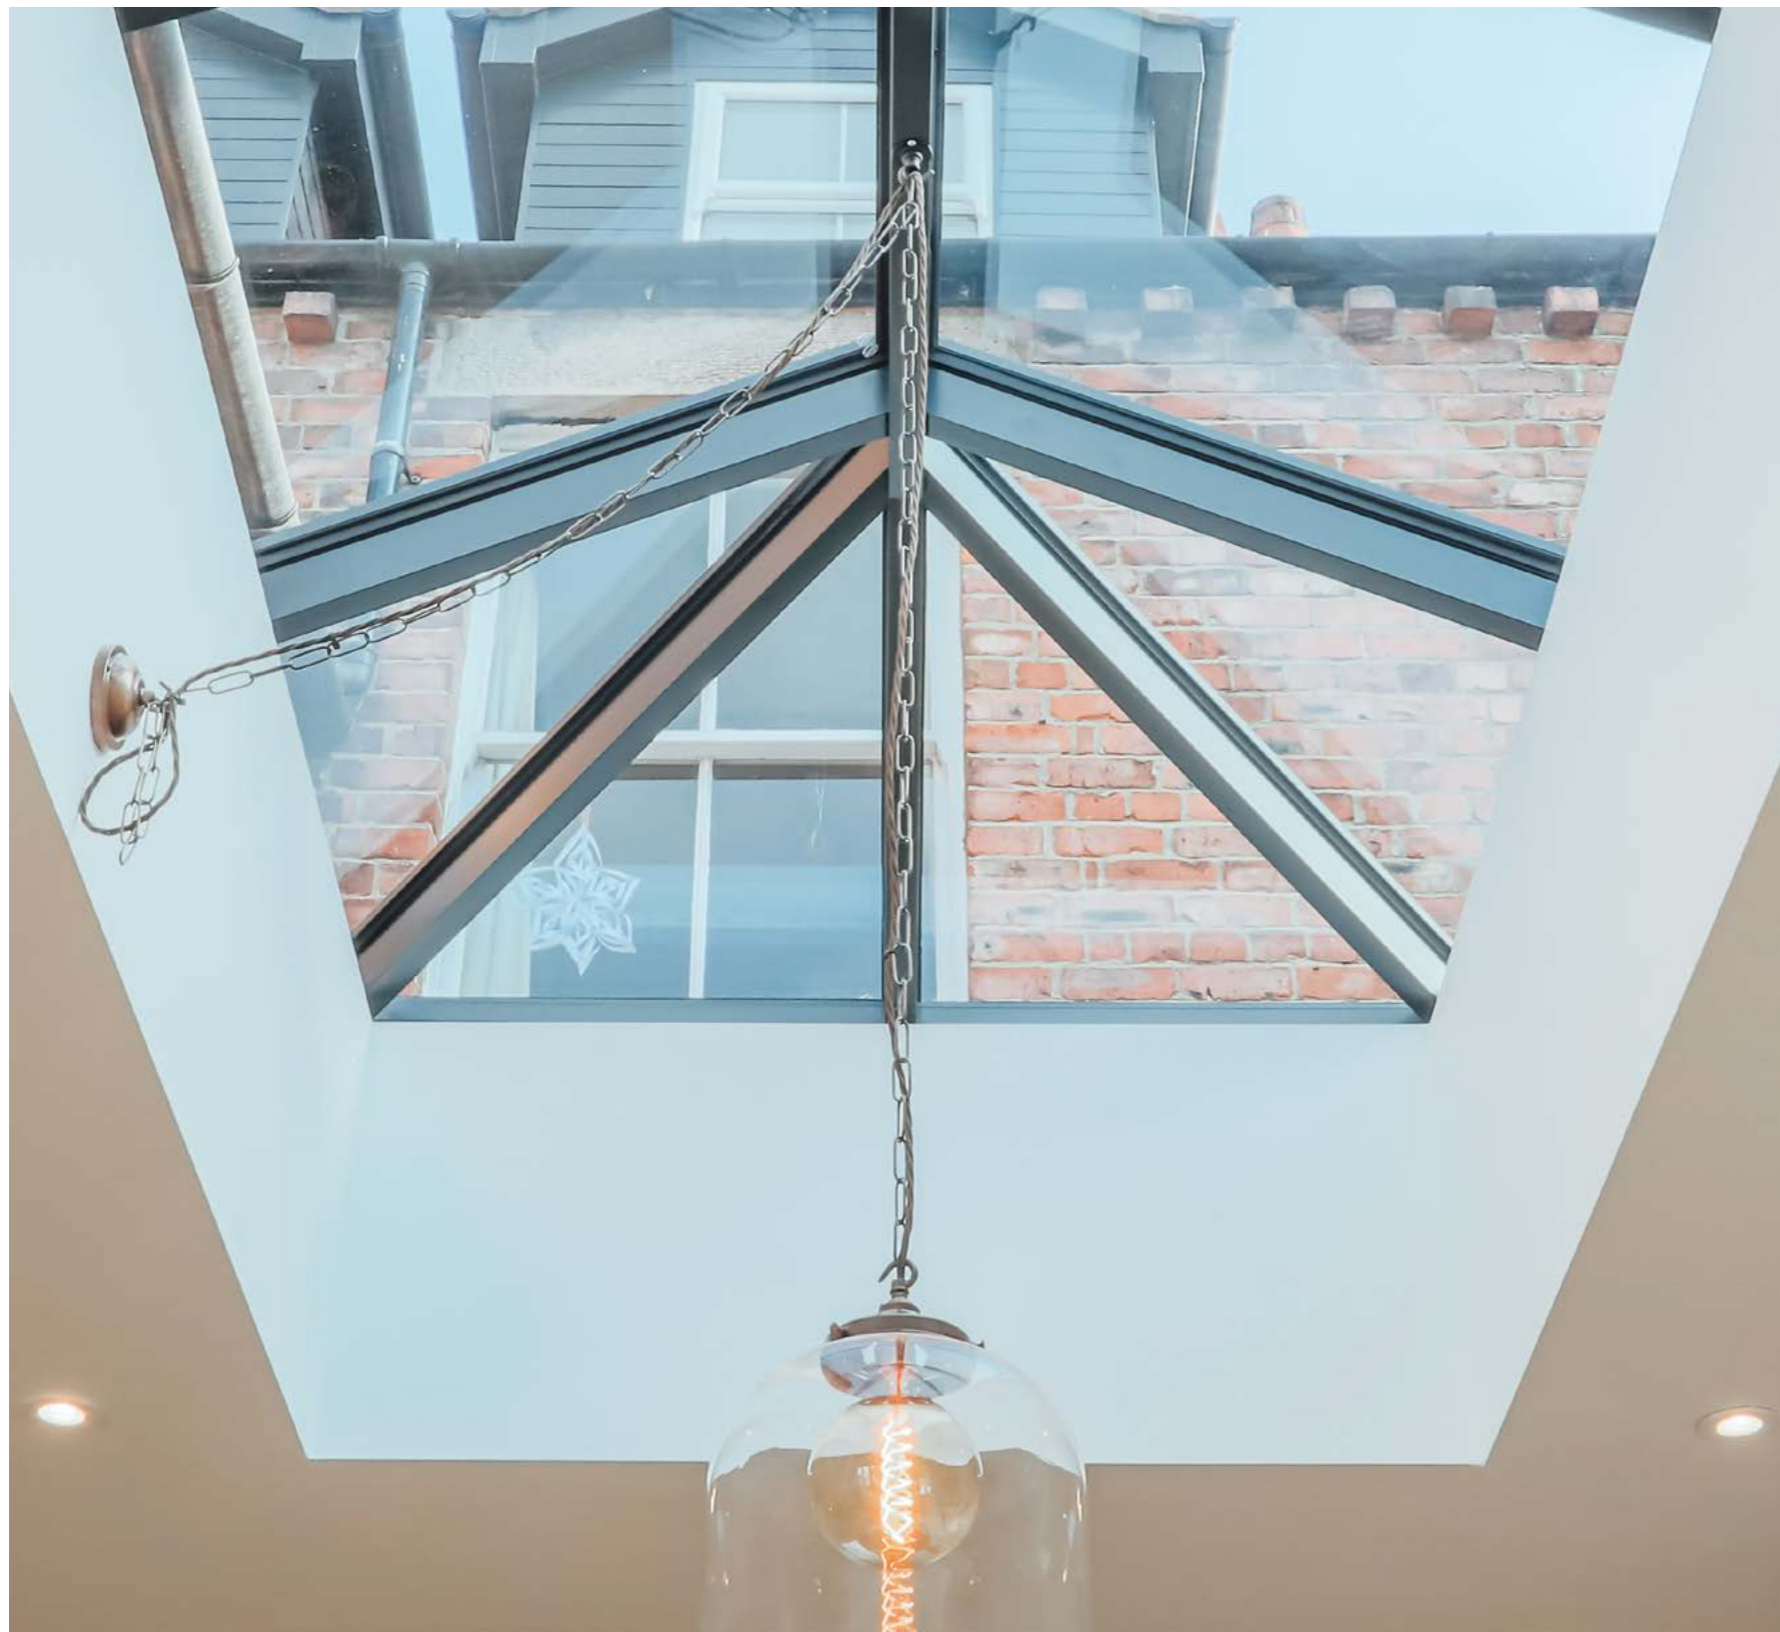

Colour Guide

SmartGlass™ Aqua

Variant	U-value	Heat Reflection	LT	Warm Edge Tech	True Self Clean Coating
Ultimate	1.0	82%	28%	Yes	Yes
Original	1.2	72%	38%	Yes	Yes

SmartGlass™ Blue

Variant	U-value	Heat Reflection	LT	Warm Edge Tech	True Self Clean Coating
Ultra 86	1.0	86%	15%	Yes	Yes
Ultimate	1.0	83%	23%	Yes	Yes
Original	1.2	73%	32%	Yes	Yes

SmartGlass™ Neutral

Variant	U-value	Heat Reflection	LT	Warm Edge Tech	True Self Clean Coating
Ultimate	1.0	70%	38%	Yes	Yes
Original	1.2	59%	44%	Yes	Yes

SmartGlass™ Bronze

Variant	U-value	Heat Reflection	LT	Warm Edge Tech	True Self Clean Coating
Ultimate	1.0	65%	45%	Yes	Yes
Original	1.2	54%	53%	Yes	Yes

SmartGlass™ Superview

Variant	U-value	Heat Reflection	LT	Warm Edge Tech	True Self Clean Coating
Superview	1.0	52%	65%	Yes	Yes