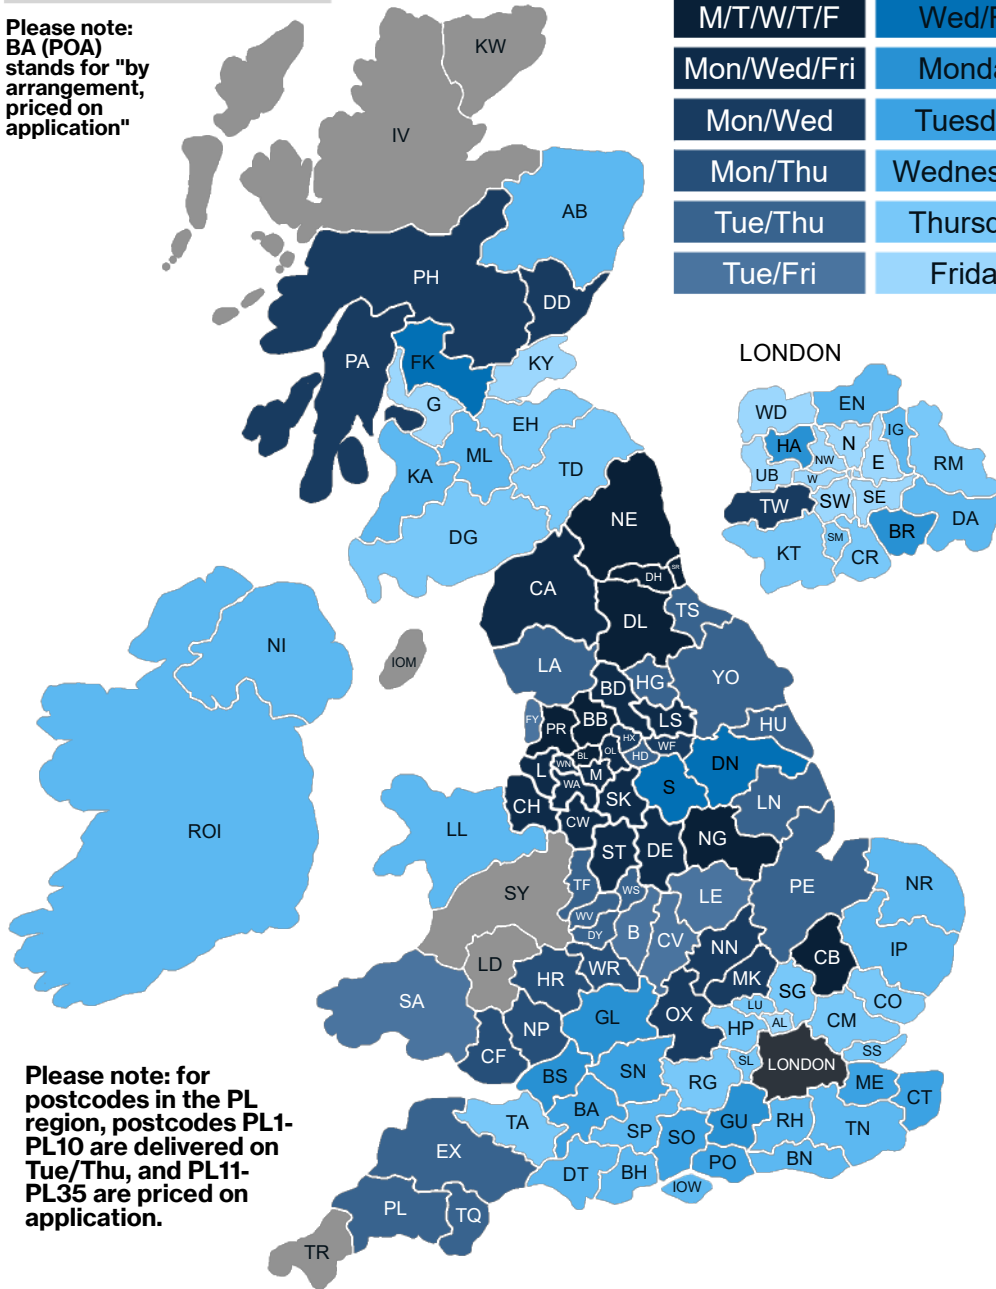

REV: 14/02/23

Please note: BA (POA) stands for "by arrangement, priced on application"

Please note: for postcodes in the PL region, postcodes PL1-PL10 are delivered on Tue/Thu, and PL11-PL35 are priced on application.

Postcode delivery days

* AB	Wed	E	Fri	LS	M/W/F	SM	Thu
AL	Fri	EC	BA (POA)	LU	Thu	SN	Tue
B	T/F	EH	Thu	M	M/W/F	SO	Tue
BA	Tue	EN	Wed	ME	Tue	SP	Wed
BB	M/T/W/T/F	EX	T/T	MK	M/W	SR	M/T/W/T/F
BD	M/W/F	* FK	W/F	ML	Wed	SS	Thu
BH	Wed	FY	T/F	N	Fri	ST	M/W/F
BL	M/T/W/T/F	G	Fri	NE	M/T/W/T/F	* SW	Fri
BN	Wed	GL	Mon	NG	M/T/W/T/F	SY	BA (POA)
BR	Mon	GU	Mon	NN	M/W	TA	Thu
BS	Mon	HA	Mon	NP	M/Thu	TD	Thu
CA	M/W/F	HD	T/T	NR	Wed	TF	T/T
CB	M/W/F	HG	T/T	NW	Fri	TN	Wed
CF	M/Thu	HP	Thu	OL	M/W/F	TQ	T/T
CH	M/W/F	HR	M/Thu	OX	M/W	* TR	BA (POA)
CM	Thu	HU	T/T	* PA	M/W	TS	T/T
CO	Thu	HX	M/W	PE	T/T	TW	M/W
CR	Thu	IG	Wed	* PH	M/W	UB	Fri
CT	Tue	IP	Wed	PL	T/T	* W	Fri
CV	T/F	* IV	BA (POA)	PO	Tue	WA	M/W/F
CW	M/W/F	KA	Wed	PR	M/T/W/T/F	* WC	Fri
DA	Wed	KT	Thu	RG	Thu	WD	Fri
DE	M/W/F	* KW	BA (POA)	RH	Wed	WF	M/W
DG	Thu	KY	Fri	RM	Thu	WN	M/W/F
DH	M/T/W/T/F	L	M/W/F	S	W/F	WR	M/Thu
DL	M/T/W/T/F	LA	T/T	SA	T/F	WS	T/T
DN	W/F	LD	BA (POA)	SE	Fri	WV	T/T
DT	Wed	LE	T/F	SG	Thu	YO	T/T
DY	T/T	LL	Wed	SK	M/W/F	IOW	Wed
		LN	T/T	SL	Thu	IRE	Wed

* Asterisk denotes that deliveries to specified post code are made by an external carrier.