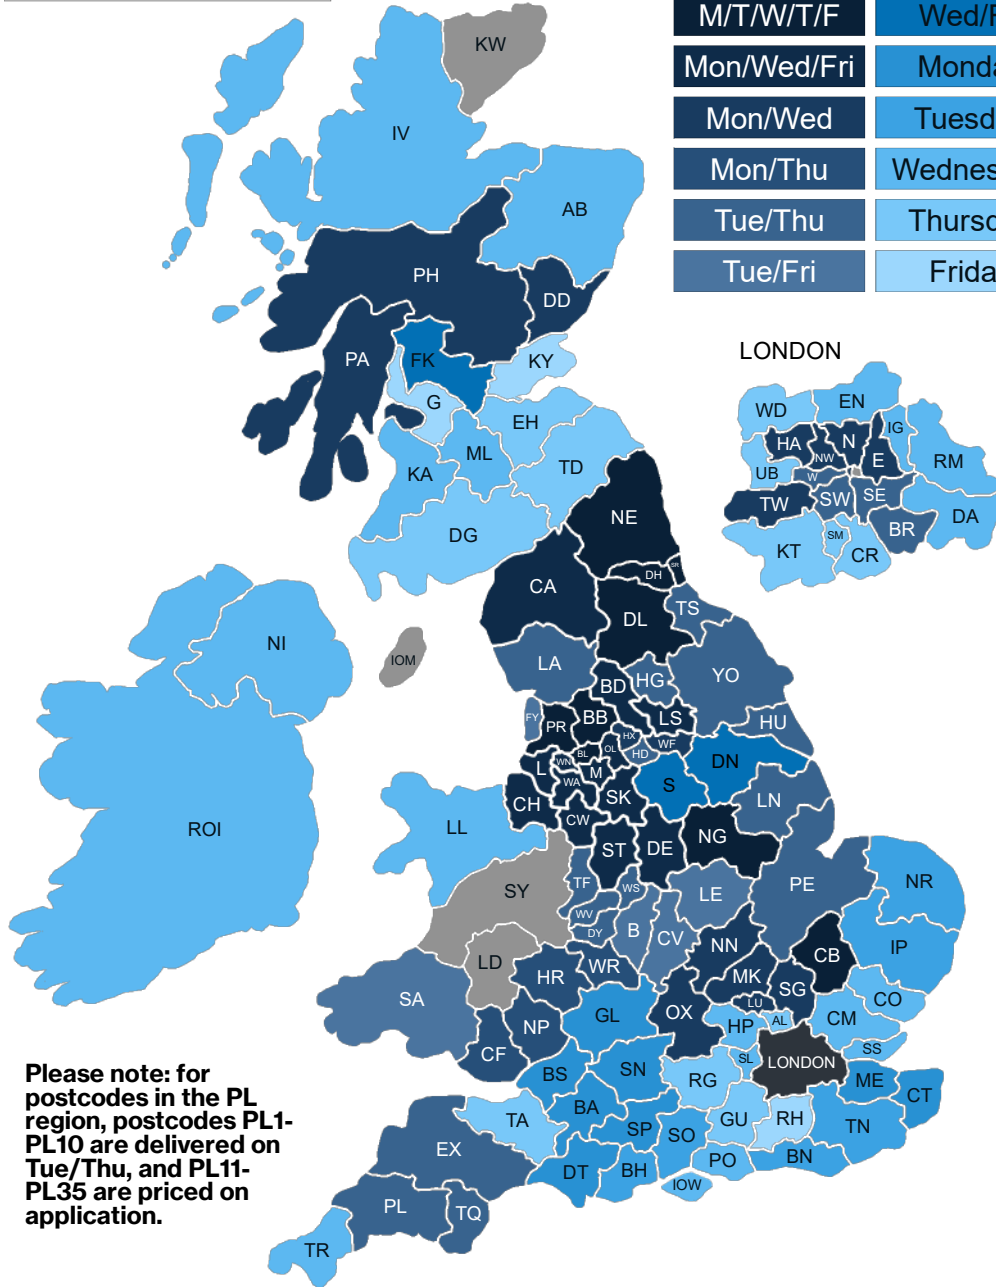

REV: 19/07/22

Please note: for postcodes in the PL region, postcodes PL1-PL10 are delivered on Tue/Thu, and PL11-PL35 are priced on application.

Postcode delivery days

* AB	Wed	E	M/W	LS	M/W/F	SM	Thu
AL	Thu	EC	BA	LU	M/W	SN	Mon
B	T/F	EH	Thu	M	M/W/F	SO	Tue
BA	Mon	EN	Wed	ME	Mon	SP	Mon
BB	M/T/W/T/F	EX	T/T	MK	M/W	SR	M/T/W/T/F
BD	M/W/F	* FK	W/F	ML	Wed	SS	Wed
BH	Tue	FY	T/F	N	M/W	ST	M/W/F
BL	M/T/W/T/F	G	Fri	NE	M/T/W/T/F	* SW	T/T
BN	Tue	GL	Mon	NG	M/T/W/T/F	SY	BA
BR	T/T	GU	Thu	NN	M/W	TA	Thu
BS	Mon	HA	M/W	NP	M/Thu	TD	Thu
CA	M/W/F	HD	T/T	NR	Tue	TF	T/T
CB	M/W/F	HG	T/T	NW	M/W	TN	Tue
CF	M/Thu	HP	Wed	OL	M/W/F	TQ	T/T
CH	M/W/F	HR	M/Thu	OX	M/W	* TR	Wed
CM	Wed	HU	T/T	* PA	M/W	TS	T/T
CO	Wed	HX	M/W	PE	T/T	TW	M/W
CR	Thu	IG	Wed	* PH	M/W	UB	Thu
CT	Mon	IP	Tue	PL	T/T	* W	T/T
CV	T/F	* IV	Wed	PO	Wed	WA	M/W/F
CW	M/W/F	KA	Wed	PR	M/T/W/T/F	* WC	T/T
DA	Wed	KT	Thu	RG	Thu	WD	Thu
* DD	M/W	* KW	BA	RH	Fri	WF	M/W
DE	M/W/F	KY	Fri	RM	Wed	WN	M/W/F
DG	Thu	L	M/W/F	S	W/F	WR	M/Thu
DH	M/T/W/T/F	LA	T/T	SA	T/F	WS	T/T
DL	M/T/W/T/F	LD	BA	SE	T/T	WV	T/T
DN	W/F	LE	T/F	SG	M/W	YO	T/T
DT	Mon	LL	Wed	SK	M/W/F	IOW	Wed
DY	T/T	LN	T/T	SL	Wed	IRE	Wed

Please note: In AB & IV regions we are only able to provide a 2-3 day delivery service. 1 day is not possible.

Available upgrades:

Non Scheduled Delivery Day	£200
Pre 10:30am Delivery	£45
AM Delivery	£25
Saturday Delivery	£250
Re-failed Delivery Charge	£100

* Asterisk denotes that deliveries to specified post code are made by an external carrier.