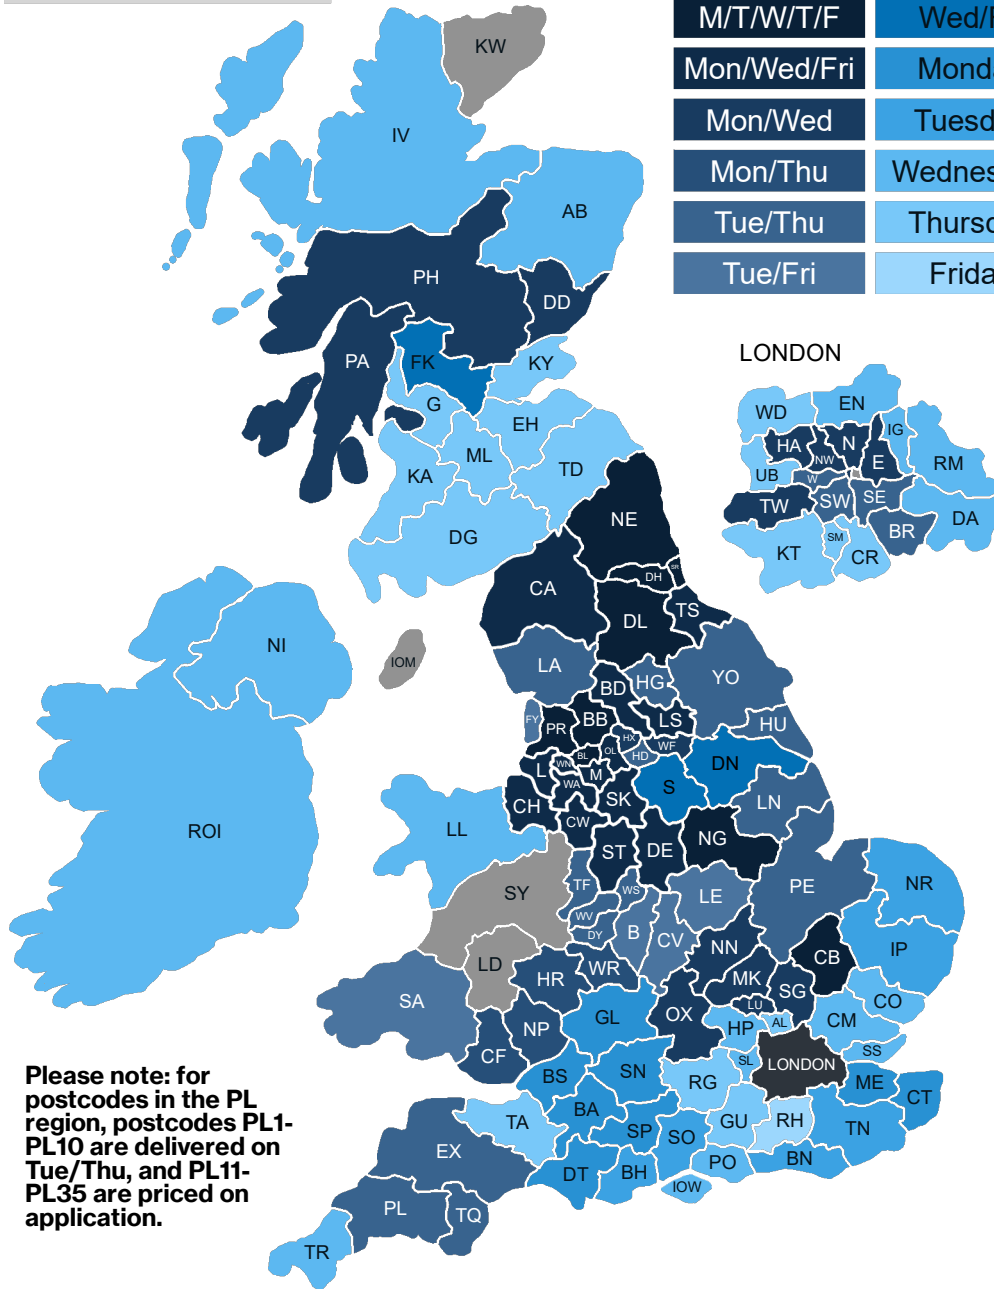

REV: 07/04/22

KEY	BA
M/T/W/T/F	Wed/Fri
Mon/Wed/Fri	Monday
Mon/Wed	Tuesday
Mon/Thu	Wednesday
Tue/Thu	Thursday
Tue/Fri	Friday

Please note: for postcodes in the PL region, postcodes PL1-PL10 are delivered on Tue/Thu, and PL11-PL35 are priced on application.

Postcode delivery days

* AB	Wed	E	M/W	LS	M/W/F	SM	Thu
AL	Thu	EC	BA	LU	M/W	SN	Mon
B	T/F	EH	Thu	M	M/W/F	SO	Tue
BA	Mon	EN	Wed	ME	Mon	SP	Mon
BB	M/T/W/T/F	EX	T/T	MK	M/W	SR	M/T/W/T/F
BD	M/W/F	* FK	W/F	ML	Thu	SS	Wed
BH	Tue	FY	T/F	N	M/W	ST	M/W/F
BL	M/T/W/T/F	G	Thu	NE	M/T/W/T/F	* SW	T/T
BN	Tue	GL	Mon	NG	M/T/W/T/F	SY	BA
BR	T/T	GU	Thu	NN	M/W	TA	Thu
BS	Mon	HA	M/W	NP	M/Thu	TD	Thu
CA	M/W/F	HD	T/T	NR	Tue	TF	T/T
CB	M/W/F	HG	T/T	NW	M/W	TN	Tue
CF	M/Thu	HP	Wed	OL	M/W/F	TQ	T/T
CH	M/W/F	HR	M/Thu	OX	M/W	* TR	Wed
CM	Wed	HU	T/T	* PA	M/W	TS	M/W/F
CO	Wed	HX	M/W	PE	T/T	TW	M/W
CR	Thu	IG	Wed	* PH	M/W	UB	Thu
CT	Mon	IP	Tue	PL	T/T	* W	T/T
CV	T/F	* IV	Wed	PO	Wed	WA	M/W/F
CW	M/W/F	KA	Thu	PR	M/T/W/T/F	* WC	T/T
DA	Wed	KT	Thu	RG	Thu	WD	Thu
* DD	M/W	* KW	BA	RH	Fri	WF	M/W
DE	M/W/F	* KY	Thu	RM	Wed	WN	M/W/F
DG	Thu	L	M/W/F	S	W/F	WR	M/Thu
DH	M/T/W/T/F	LA	T/T	SA	T/F	WS	T/T
DL	M/T/W/T/F	LD	BA	SE	T/T	WV	T/T
DN	W/F	LE	T/F	SG	M/W	YO	T/T
DT	Mon	LL	Wed	SK	M/W/F	IOW	Wed
DY	T/T	LN	T/T	SL	Wed	IRE	Wed

* Asterisk denotes that deliveries to specified post code are made by an external carrier.