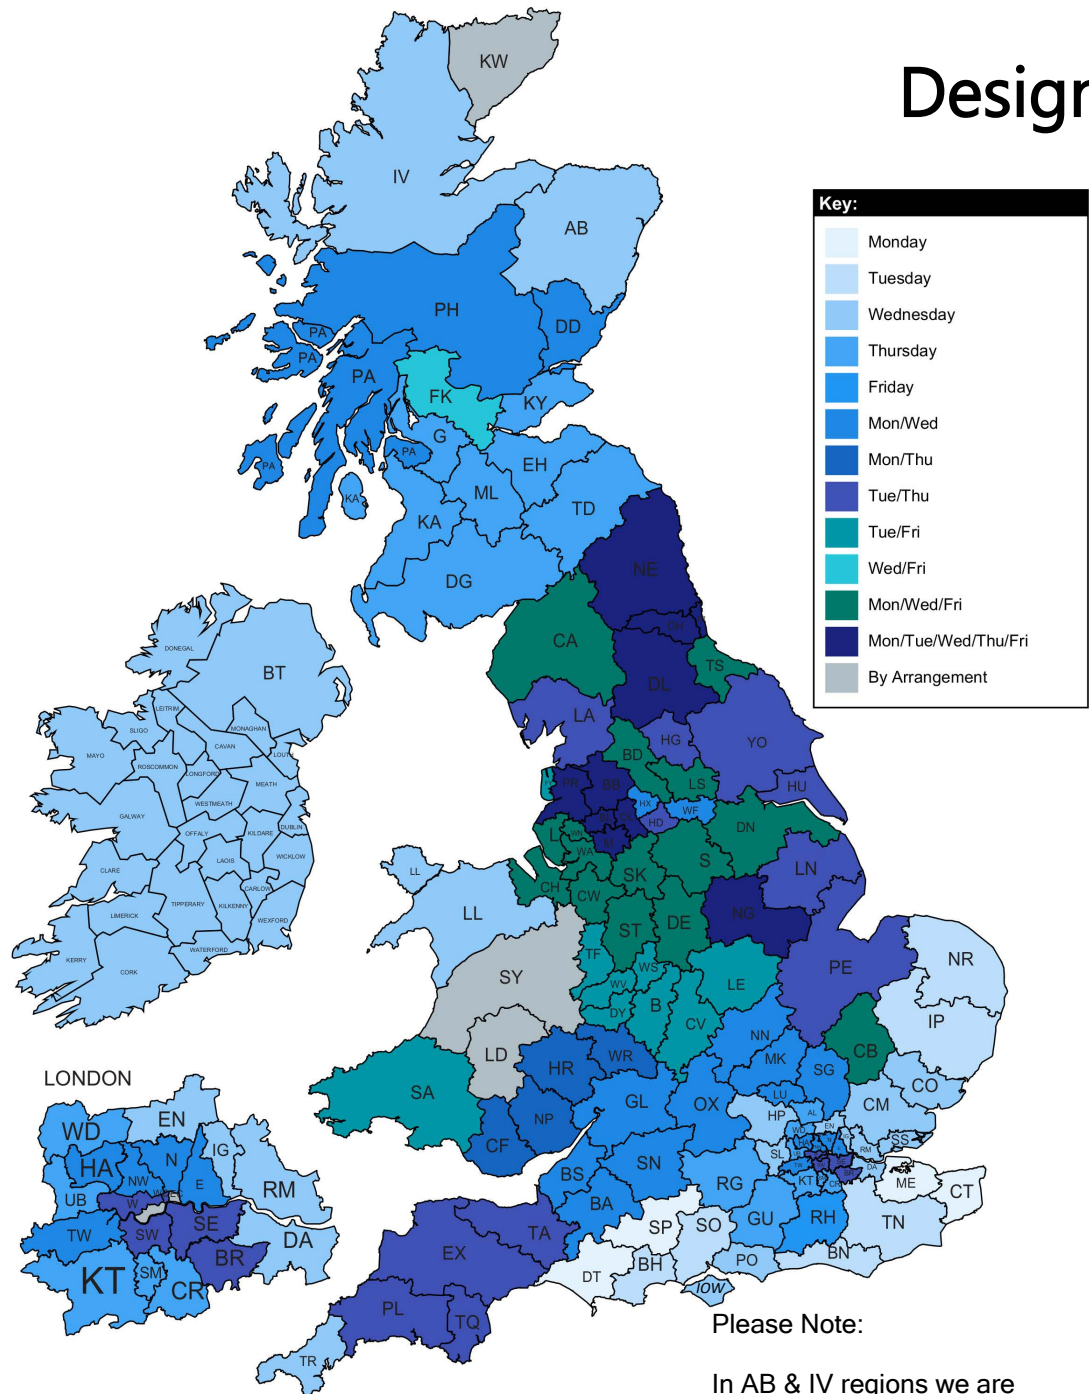

# Designated Day Delivery Timetable

**Key:**

- Monday
- Tuesday
- Wednesday
- Thursday
- Friday
- Mon/Wed
- Mon/Thu
- Tue/Thu
- Tue/Fri
- Wed/Fri
- Mon/Wed/Fri
- Mon/Tue/Wed/Thu/Fri
- By Arrangement

Post Code	Scheduled Deliveries	Post Code	Scheduled Deliveries	Post Code	Scheduled Deliveries	Post Code	Scheduled Deliveries
AB*	Wed	E	M/W	LS	M/W/F	SM	Thu
AL	Thu	EC	BA	LU	M/W	SN	M/W
B	T/F	EH*	Thu	M	M/T/W/T/F	SO	Tue
BA	M/W	EN	Wed	ME	Mon	SP	Mon
BB	M/T/W/T/F	EX	T/T	MK	M/W	SR	M/T/W/T/F
BD	M/W/F	FK*	W/F	ML*	Thu	SS	Wed
BH	Tue	FY	T/F	N	M/W	ST	M/W/F
BL	M/T/W/T/F	G*	Thu	NE	M/T/W/T/F	SW*	T/T
BN	Tue	GL	M/W	NG	M/T/W/T/F	SY	BA
BR	T/T	GU	Thu	NN	M/W	TA	T/T
BS	M/W	HA	M/W	NP	M/Thu	TD*	Thu
CA	M/W/F	HD	T/T	NR	Tue	TF	T/F
CB	M/W/F	HG	T/T	NW	M/W	TN	Tue
CF	M/Thu	HP	Wed	OL	M/T/W/T/F	TQ	T/T
CH	M/W/F	HR	M/Thu	OX	M/W	TR*	Wed
CM	Wed	HU	T/T	PA*	M/W	TS	M/W/F
CO	Wed	HX	M/W	PE	T/T	TW	M/W
CR	Thu	IG	Wed	PH*	M/W	UB	Thu
CT	Mon	IP	Tue	PL	T/T	W*	T/T
CV	T/F	IV*	Wed	PO	Wed	WA	M/W/F
CW	M/W/F	KA	Thu	PR	M/T/W/T/F	WC*	T/T
DA	Wed	KT	Thu	RG	Thu	WD	Thu
DD*	M/W	KW	BA	RH	Fri	WF	M/W
DE	M/W/F	KY*	Thu	RM	Wed	WN	M/W/F
DG*	Thu	L	M/W/F	S	M/W/F	WR	M/Thu
DH	M/T/W/T/F	LA	T/T	SA	T/F	WS	T/F
DL	M/T/W/T/F	LD	BA	SE	T/T	WV	T/F
DN	M/W/F	LE	T/F	SG	M/W	YO	T/T
DT	Mon	LL	Wed	SK	M/W/F	NI & IRE	Wed
DY	T/F	LN	T/T	SL	Wed	IOW	Wed

**Please Note:**  
In AB & IV regions we are only able to provide a 2-3 day delivery service. 1 day is not possible.

**Available Upgrades:**

Non-Scheduled Delivery Day	£80
Pre 10:30am Delivery	£45
AM Delivery	£25
Saturday Delivery	£75
Re-failed Delivery Charge	£100

*\* Deliveries made by external carrier*