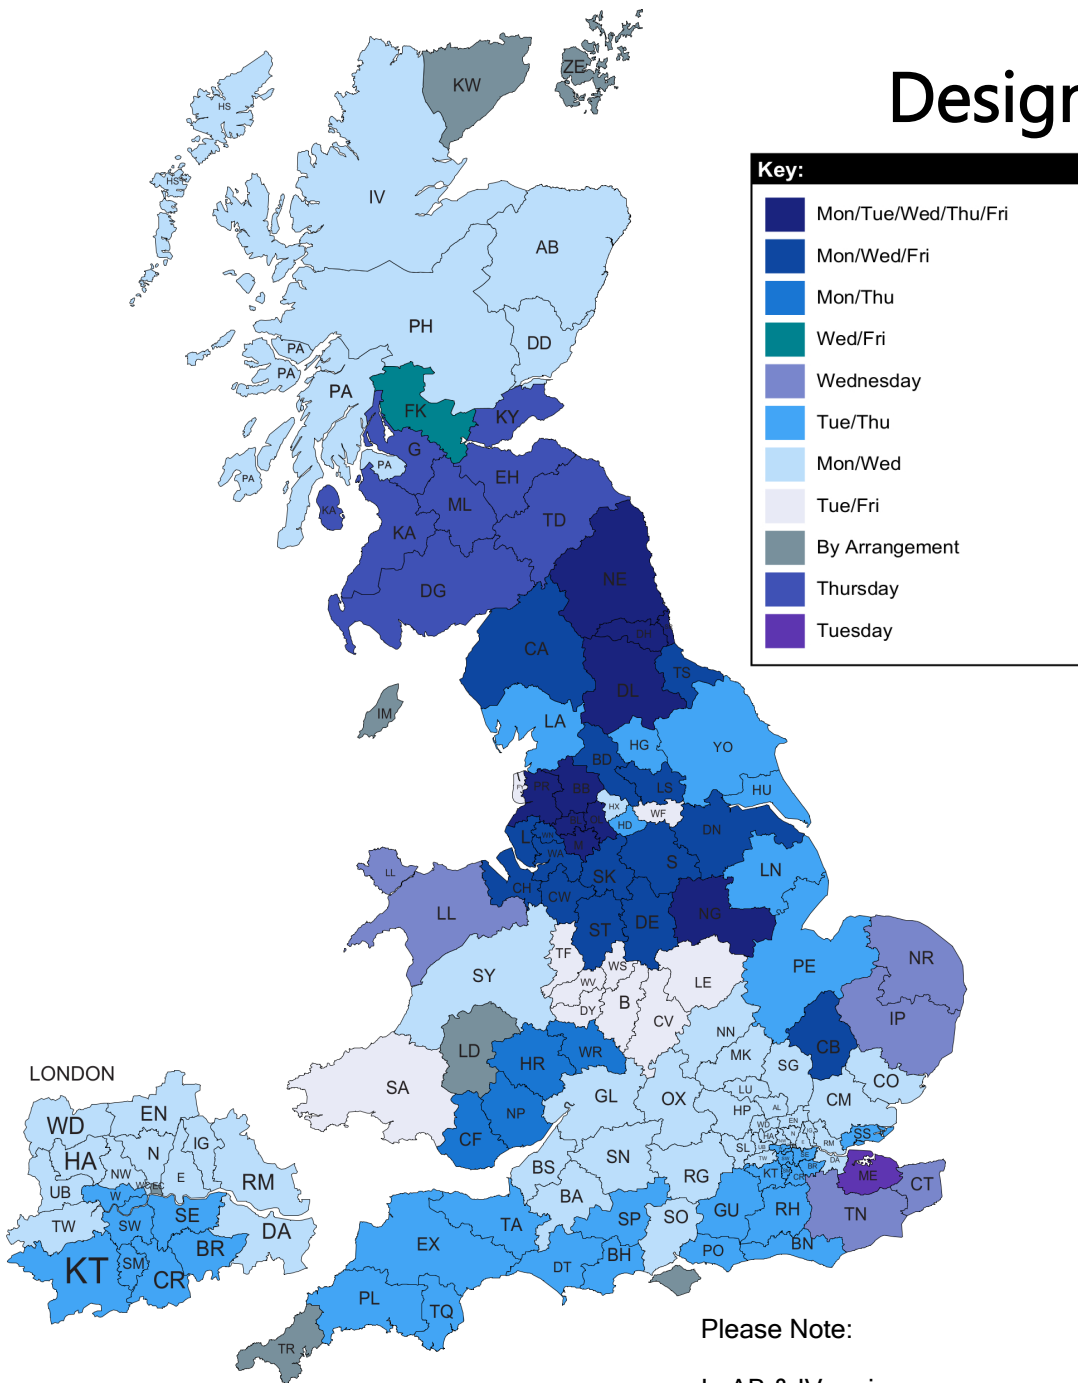

Designated Day Delivery Timetable

Key:

- Mon/Tue/Wed/Thu/Fri
- Mon/Wed/Fri
- Mon/Thu
- Wed/Fri
- Wednesday
- Tue/Thu
- Mon/Wed
- Tue/Fri
- By Arrangement
- Thursday
- Tuesday

Post Code	Scheduled Deliveries	Post Code	Scheduled Deliveries	Post Code	Scheduled Deliveries	Post Code	Scheduled Deliveries
AB*	M/W	E	M/W	LS	M/W/F	SM	T/T
AL	M/W	EC	BA	LU	M/W	SN	M/W
B	T/F	EH*	Thu	M	M/T/W/T/F	SO	M/W
BA	M/W	EN	M/W	ME	Tue	SP	T/T
BB	M/T/W/T/F	EX	T/T	MK	M/W	SR	M/T/W/T/F
BD	M/W/F	FK*	W/F	ML*	Thu	SS	T/T
BH	T/T	FY	T/F	N	M/W	ST	M/W/F
BL	M/T/W/T/F	G*	Thu	NE	M/T/W/T/F	SW*	T/T
BN	T/T	GL	M/W	NG	M/T/W/T/F	SY	BA
BR	T/T	GU	T/T	NN	M/W	TA	T/T
BS	M/W	HA	M/W	NP	M/Thu	TD*	Thu
CA	M/W/F	HD	T/T	NR	W	TF	T/F
CB	M/W/F	HG	T/T	NW	M/W	TN	Wed
CF	M/Thu	HP	M/W	OL	M/T/W/T/F	TQ	T/T
CH	M/W/F	HR	M/Thu	OX	M/W	TR*	BA
CM	M/W	HU	T/T	PA*	M/W	TS	M/W/F
CO	M/W	HX	M/W	PE	T/T	TW	M/W
CR	T/T	IG	M/W	PH*	M/W	UB	M/W
CT	Wed	IP	W	PL	T/T	W*	T/T
CV	T/F	IV*	M/W	PO	T/T	WA	M/W/F
CW	M/W/F	KA	Thu	PR	M/T/W/T/F	WC*	T/T
DA	M/W	KT	T/T	RG	M/W	WD	M/W
DD*	M/W	KW	BA	RH	T/T	WF	M/W
DE	M/W/F	KY*	Thu	RM	M/W	WN	M/W/F
DG*	Thu	L	M/W/F	S	M/W/F	WR	M/Thu
DH	M/T/W/T/F	LA	T/T	SA	T/F	WS	T/F
DL	M/T/W/T/F	LD	BA	SE	T/T	WV	T/F
DN	M/W/F	LE	T/F	SG	M/W	YO	T/T
DT	T/T	LL	Wed	SK	M/W/F		
DY	T/F	LN	T/T	SL	M/W		

* Deliveries made by external carrier

Please Note:
In AB & IV regions we are only able to provide a 2-3 day delivery service. 1 day is not possible.

Available Upgrades:

Non-Scheduled Delivery Day	£80
Pre 10:30am Delivery	£45
AM Delivery	£25
Saturday Delivery	£75
Re-failed Delivery Charge	£100